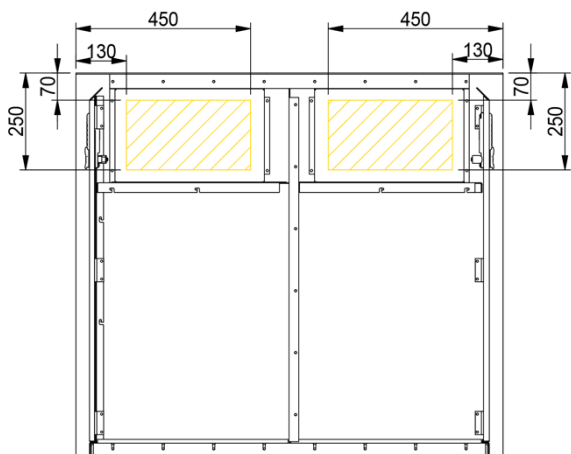

LED klein
330 x 180 mm.